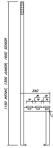

Single sided island with coat hooks and shoe rack Shot2

Single sided island with coat hooks and shoe rack

Single sided island with coat hooks and shoe rack

Single sided island with coat hooks

Single sided island with coat hooks

Single sided island with coat hooks

Single sided with coat hook and shoe rack

Single sided with shoe rack

Single sided with coat hook

Single sided

Dimensions

Length	600 - 1200mm
Depth	340mm
Seat Height	350, 400, 450mm
Overall Height	1150, 1350, 1650mm
Bespoke sizes available	