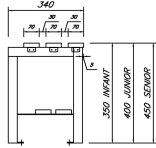

Single sided island with coat hooks and shoe rack Shot2

Single sided island with coat hooks and shoe rack

Single sided island with coat hooks and shoe rack

Single sided island with coat hooks

Single sided island with coat hooks

Single sided island with coat hooks

Single sided with coat hook and shoe rack

Single sided with shoe rack

Single sided with coat hook

Single sided

Dimensions

Length	600 - 1200mm
Depth	340mm
Seat Height	350, 400, 450mm
Overall Height	1150, 1350, 1650mm
Bespoke sizes available	