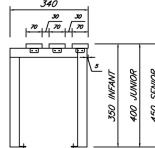

Single sided island with coat hooks

Single sided with coat hook and shoe rack

Single sided with shoe rack

Single sided with coat hook

Single sided

Dimensions

Length	600 - 1200mm
Depth	340mm
Seat Height	350, 400, 450mm
Overall Height	1150, 1350, 1650mm
Bespoke sizes available	