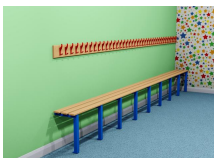

Wall Seat cloakroom bench

Kinetic cloakroom wall seats provide seating bespoke storage and seating areas within cloakroom, waiting rooms and washrooms

The cloakroom wall seat is fixed to the floor and wall.

Single sided

Single sided

Wall benching 400 wide with shoe rack

Wall benching 400 wide

Wall benching 300 wide with shoe rack

Wall benching 300 wide

Washroom no shoe rack Shot1

Washroom with shoe rack Shot6

Washroom with shoe rack Shot3

Washroom no shoe rack Shot6

Washroom no shoe rack Shot3

Washroom no shoe rack Shot2

Washroom with shoe rack Shot1

Washroom with shoe rack Shot2

Dimensions

Length	600 - 1200mm
Depth	300 or 400mm
Seat Height	350, 400, 450mm
Bespoke sizes available	