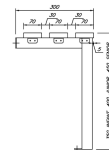

Single sided

Single sided

Wall benching 400 wide with shoe rack

Wall benching 400 wide

Wall benching 300 wide with shoe rack

Wall benching 300 wide

Washroom no shoe rack Shot1

Washroom with shoe rack Shot6

Washroom with shoe rack Shot3

Washroom no shoe rack Shot6

Washroom no shoe rack Shot3

Washroom no shoe rack Shot2

Washroom with shoe rack Shot1

Washroom with shoe rack Shot2

Dimensions

Length	600 - 1200mm
Depth	300 or 400mm
Seat Height	350, 400, 450mm
Bespoke sizes available	