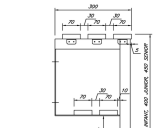

Single sided

Single sided

Wall benching 400 wide with shoe rack

Wall benching 400 wide

Wall benching 300 wide with shoe rack

Wall benching 300 wide

Washroom no shoe rack Shot1

Washroom with shoe rack Shot6

Washroom with shoe rack Shot3

Washroom no shoe rack Shot6

Washroom no shoe rack Shot3

Washroom no shoe rack Shot2

Washroom with shoe rack Shot1

Washroom with shoe rack Shot2

Dimensions

Length	600 - 1200mm
Depth	300 or 400mm
Seat Height	350, 400, 450mm
Bespoke sizes available	