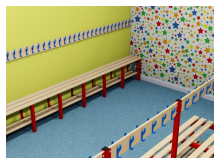

Single sided

Single sided

Wall benching 400 wide with shoe rack

Wall benching 400 wide

Wall benching 300 wide with shoe rack

Wall benching 300 wide

Washroom no shoe rack Shot1

Washroom with shoe rack Shot6

Washroom with shoe rack Shot3

Washroom no shoe rack Shot6

Washroom no shoe rack Shot3

Washroom no shoe rack Shot2

Washroom with shoe rack Shot1

Washroom with shoe rack Shot2

Dimensions

Length	600 - 1200mm
Depth	300 or 400mm
Seat Height	350, 400, 450mm
Bespoke sizes available	