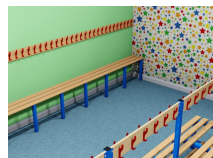

Single sided

Single sided

Wall benching 400 wide with shoe rack

Wall benching 400 wide

Wall benching 300 wide with shoe rack

Wall benching 300 wide

Washroom no shoe rack Shot1

Washroom with shoe rack Shot6

Washroom with shoe rack Shot3

Washroom no shoe rack Shot6

Washroom no shoe rack Shot3

Washroom no shoe rack Shot2

Washroom with shoe rack Shot1

Washroom with shoe rack Shot2

Dimensions

Length	600 - 1200mm
Depth	300 or 400mm
Seat Height	350, 400, 450mm
Bespoke sizes available	