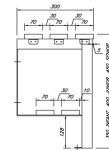

Single sided

Single sided

Wall benching 400 wide with shoe rack

Wall benching 400 wide

Wall benching 300 wide with shoe rack

Wall benching 300 wide

Washroom no shoe rack Shot1

Washroom with shoe rack Shot6

Washroom with shoe rack Shot3

Washroom no shoe rack Shot6

Washroom no shoe rack Shot3

Washroom no shoe rack Shot2

Washroom with shoe rack Shot1

Washroom with shoe rack Shot2

Dimensions

Length	600 - 1200mm
Depth	300 or 400mm
Seat Height	350, 400, 450mm
Bespoke sizes available	