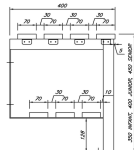

Wall benching 400 wide with shoe rack