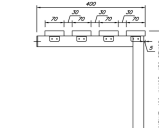

Wall benching 400 wide