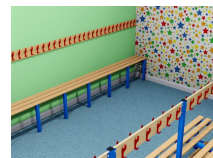

Single sided

Single sided

Wall benching 400 wide with shoe rack

Wall benching 400 wide

Wall benching 300 wide with shoe rack

Wall benching 300 wide

Washroom no shoe rack Shot1

Washroom with shoe rack Shot6

Washroom with shoe rack Shot3

Washroom no shoe rack Shot6

Washroom no shoe rack Shot3

Washroom no shoe rack Shot2

Washroom with shoe rack Shot1

Washroom with shoe rack Shot2

Dimensions

Length	600 - 1200mm
Depth	300 or 400mm
Seat Height	350, 400, 450mm
Bespoke sizes available	