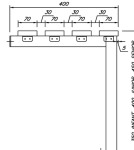

Wall benching 400 wide