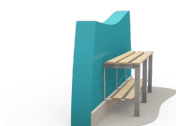

Single sided with shoe rack