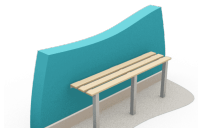

The collection is available in a range of colours, sizes and materials.

Single sided with shoe rack

Single sided with shoe rack

Single sided with shoe rack

Single sided with shoe rack

Single sided

Single sided

Single sided

Single sided

Wall benching 400 wide with shoe rack

Wall benching 400 wide

Wall benching 300 wide with shoe rack

Wall benching 300 wide

Washroom no shoe rack Shot1

Washroom with shoe rack Shot6