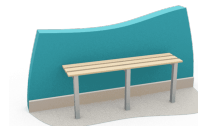

The collection is available in a range of colours, sizes and materials.

Single sided with shoe rack

Single sided with shoe rack

Single sided with shoe rack

Single sided with shoe rack

Single sided

Single sided

Single sided

Single sided

Wall benching 400 wide with shoe rack

Wall benching 400 wide

Wall benching 300 wide with shoe rack

Wall benching 300 wide

Washroom no shoe rack Shot1

Washroom with shoe rack Shot6