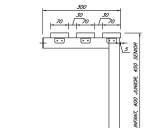

Single sided

Single sided

Wall benching 400 wide with shoe rack

Wall benching 400 wide

Wall benching 300 wide with shoe rack

Wall benching 300 wide

Washroom no shoe rack Shot1

Washroom with shoe rack Shot6

Washroom with shoe rack Shot3

Washroom no shoe rack Shot6

Washroom no shoe rack Shot3

Washroom no shoe rack Shot2

Washroom with shoe rack Shot1

Washroom with shoe rack Shot2

Dimensions

Length	600 - 1200mm
Depth	300 or 400mm
Seat Height	350, 400, 450mm
Bespoke sizes available	