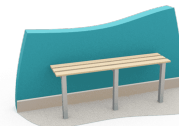

The collection is available in a range of colours, sizes and materials.

Single sided with shoe rack

Single sided with shoe rack

Single sided with shoe rack

Single sided with shoe rack

Single sided

Single sided

Single sided

Single sided

Wall benching 400 wide with shoe rack

Wall benching 400 wide

Wall benching 300 wide with shoe rack

Wall benching 300 wide

Washroom no shoe rack Shot1

Washroom with shoe rack Shot6