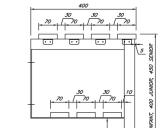

Single sided

Single sided

Wall benching 400 wide with shoe rack

Wall benching 400 wide

Wall benching 300 wide with shoe rack

Wall benching 300 wide

Washroom no shoe rack Shot1

Washroom with shoe rack Shot6

Washroom with shoe rack Shot3

Washroom no shoe rack Shot6

Washroom no shoe rack Shot3

Washroom no shoe rack Shot2

Washroom with shoe rack Shot1

Washroom with shoe rack Shot2

Dimensions

Length	600 - 1200mm
Depth	300 or 400mm
Seat Height	350, 400, 450mm
Bespoke sizes available	