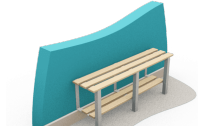

The collection is available in a range of colours, sizes and materials.

Single sided with shoe rack

Single sided with shoe rack

Single sided with shoe rack

Single sided with shoe rack

Single sided

Single sided

Single sided

Single sided

Wall benching 400 wide with shoe rack

Wall benching 400 wide

Wall benching 300 wide with shoe rack

Wall benching 300 wide

Washroom no shoe rack Shot1

Washroom with shoe rack Shot6