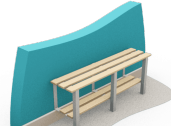

The collection is available in a range of colours, sizes and materials.

Single sided with shoe rack

Single sided with shoe rack

Single sided with shoe rack

Single sided with shoe rack

Single sided

Single sided

Single sided

Single sided

Wall benching 400 wide with shoe rack

Wall benching 400 wide

Wall benching 300 wide with shoe rack

Wall benching 300 wide

Washroom no shoe rack Shot1

Washroom with shoe rack Shot6