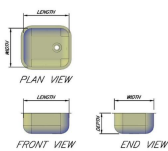

Underslung bowl with fluted drainer on sink unit

Underslung bowl dimensions

Underslung bowl without fluted drainer on sink unit

Underslung bowl with fluted drainer on sink unit

Underslung bowl without fluted drainer on sink unit

Underslung bowl with fluted drainer on sink unit

Underslung bowl without fluted drainer on sink unit

Underslung bowl with fluted drainer on sink unit

Underslung bowl without fluted drainer on sink unit

Sizes

Code	Length	Width	Depth
	mm	mm	mm
FPB0035	356	229	180
FPB0036	356	305	160
FPB0037	432	356	180
FPB0038	508	356	178
FPB0038D	508	356	250
FPB0040	533	381	200
FPB0040D	533	381	250
FPB0042	610	457	305

Colour Range