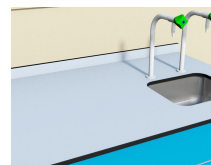

Laboratory Underslung Sink Bowls

Kinetic offer a range of laboratory underslung stainless steel sink bowls that are designed to be easily fitted to all types of laboratory worktop. The range is available in a choice of sizes, shapes, colours and either 304 or 316 quality stainless steel.

Underslung bowl with fluted drainer on sink unit

Underslung bowl dimensions

Underslung bowl without fluted drainer on sink unit

Underslung bowl with fluted drainer on sink unit

Underslung bowl without fluted drainer on sink unit

Underslung bowl with fluted drainer on sink unit

Underslung bowl without fluted drainer on sink unit

Underslung bowl with fluted drainer on sink unit

Underslung bowl without fluted drainer on sink unit

Sizes