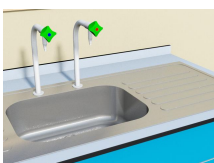

## Laboratory Inset Sink & Drainers

Kinetic offer a range of laboratory inset stainless steel sink & drainers that are designed to be easily fitted to all types of laboratory worktop. Complete with sloping drainer that can be right handed, left handed or on both sides. The range is available in a choice of sizes, shapes, colours and either 304 or 316 quality stainless steel.

Single bowl with right hand drainer on sink unit

Single bowl with right hand drainer dimensions

Single bowl with right hand drainer on sink unit

Single bowl with right hand drainer on sink unit

Single bowl with right hand drainer on sink unit

Single bowl with left hand drainer dimensions

Single bowl with left hand drainer on sink unit

Single bowl with left hand drainer on sink unit

Single bowl with left hand drainer on sink unit

Single bowl with left hand drainer on sink unit

Single bowl with double drainer dimensions

Single bowl double drainer on sink unit

Single bowl double drainer on sink unit

Single bowl double drainer on sink unit

Single bowl double drainer on sink unit