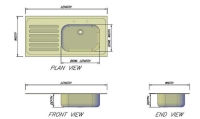

Single bowl with right hand drainer on sink unit

Single bowl with right hand drainer dimensions

Single bowl with right hand drainer on sink unit

Single bowl with right hand drainer on sink unit

Single bowl with right hand drainer on sink unit

Single bowl with left hand drainer dimensions

Single bowl with left hand drainer on sink unit

Single bowl with left hand drainer on sink unit

Single bowl with left hand drainer on sink unit

Single bowl with left hand drainer on sink unit

Single bowl with double drainer dimensions

Single bowl double drainer on sink unit

Single bowl double drainer on sink unit

Single bowl double drainer on sink unit

Single bowl double drainer on sink unit

## Sizes

| Code    | Length | Width | Depth | Bowl Length | Bowl Width | Drainer    |
|---------|--------|-------|-------|-------------|------------|------------|
|         | mm     | mm    | mm    | mm          | mm         | Drainer    |
| FPI0012 | 965    | 525   | 178   | 432         | 356        | Right Hand |
| FPI0013 | 965    | 525   | 178   | 432         | 356        | Left Hand  |
| FPI0014 | 1030   | 500   | 250   | 508         | 356        | Right Hand |
| FPI0015 | 1030   | 500   | 250   | 508         | 356        | Right Hand |
| FPI0016 | 1200   | 650   | 300   | 610         | 457        | Left Hand  |
| FPI0017 | 1200   | 650   | 300   | 610         | 457        | Right Hand |
| FPI0018 | 1376   | 525   | 178   | 432         | 356        | Double     |
| FPI0019 | 1448   | 525   | 250   | 508         | 356        | Double     |