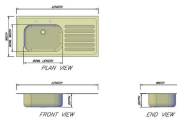

## Laboratory Inset Sink & Drainers

Kinetic offer a range of laboratory inset stainless steel sink & drainers that are designed to be easily fitted to all types of laboratory worktop. Complete with sloping drainer that can be right handed, left handed or on both sides. The range is available in a choice of sizes, shapes, colours and either 304 or 316 quality stainless steel.

Single bowl with right hand drainer on sink unit

Single bowl with right hand drainer dimensions

Single bowl with right hand drainer on sink unit

Single bowl with right hand drainer on sink unit

Single bowl with right hand drainer on sink unit

Single bowl with left hand drainer dimensions

Single bowl with left hand drainer on sink unit

Single bowl with left hand drainer on sink unit

Single bowl with left hand drainer on sink unit

Single bowl with left hand drainer on sink unit

## Sizes

| Code    | Length | Width | Depth | Bowl Length | Bowl Width | Drainer    |
|---------|--------|-------|-------|-------------|------------|------------|
|         | mm     | mm    | mm    | mm          | mm         | Drainer    |
| FPI0012 | 965    | 525   | 178   | 432         | 356        | Right Hand |
| FPI0013 | 965    | 525   | 178   | 432         | 356        | Left Hand  |
| FPI0014 | 1030   | 500   | 250   | 508         | 356        | Right Hand |
| FPI0015 | 1030   | 500   | 250   | 508         | 356        | Right Hand |
| FPI0016 | 1200   | 650   | 300   | 610         | 457        | Left Hand  |
| FPI0017 | 1200   | 650   | 300   | 610         | 457        | Right Hand |
| FPI0018 | 1376   | 525   | 178   | 432         | 356        | Double     |
| FPI0019 | 1448   | 525   | 250   | 508         | 356        | Double     |