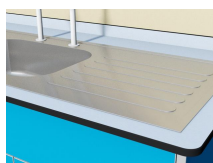

## Laboratory Inset Sink & Drainers

Kinetic offer a range of laboratory inset stainless steel sink & drainers that are designed to be easily fitted to all types of laboratory worktop. Complete with sloping drainer that can be right handed, left handed or on both sides. The range is available in a choice of sizes, shapes, colours and either 304 or 316 quality stainless steel.

Single bowl with double drainer dimensions

Single bowl double drainer on sink unit

Single bowl double drainer on sink unit

Single bowl double drainer on sink unit

Single bowl double drainer on sink unit