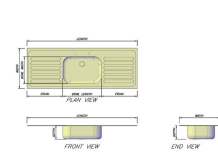

Single bowl with right hand drainer on sink unit

Single bowl with right hand drainer dimensions

Single bowl with right hand drainer on sink unit

Single bowl with right hand drainer on sink unit

Single bowl with right hand drainer on sink unit

Single bowl with left hand drainer dimensions

Single bowl with left hand drainer on sink unit

Single bowl with left hand drainer on sink unit

Single bowl with left hand drainer on sink unit

Single bowl with left hand drainer on sink unit

Single bowl with double drainer dimensions

Single bowl double drainer on sink unit

Single bowl double drainer on sink unit

Single bowl double drainer on sink unit

Single bowl double drainer on sink unit

## Sizes

| Code    | Length | Width | Depth | Bowl Length | Bowl Width | Drainer    |
|---------|--------|-------|-------|-------------|------------|------------|
|         | mm     | mm    | mm    | mm          | mm         | Drainer    |
| FPI0012 | 965    | 525   | 178   | 432         | 356        | Right Hand |
| FPI0013 | 965    | 525   | 178   | 432         | 356        | Left Hand  |
| FPI0014 | 1030   | 500   | 250   | 508         | 356        | Right Hand |
| FPI0015 | 1030   | 500   | 250   | 508         | 356        | Right Hand |
| FPI0016 | 1200   | 650   | 300   | 610         | 457        | Left Hand  |
| FPI0017 | 1200   | 650   | 300   | 610         | 457        | Right Hand |
| FPI0018 | 1376   | 525   | 178   | 432         | 356        | Double     |
| FPI0019 | 1448   | 525   | 250   | 508         | 356        | Double     |