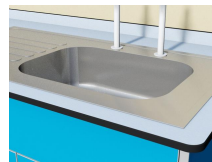

## Laboratory Inset Sink & Drainers

Kinetic offer a range of laboratory inset stainless steel sink & drainers that are designed to be easily fitted to all types of laboratory worktop. Complete with sloping drainer that can be right handed, left handed or on both sides. The range is available in a choice of sizes, shapes, colours and either 304 or 316 quality stainless steel.

Single bowl with right hand drainer on sink unit

Single bowl with right hand drainer dimensions

Single bowl with right hand drainer on sink unit

Single bowl with right hand drainer on sink unit

Single bowl with right hand drainer on sink unit

Single bowl with left hand drainer dimensions

Single bowl with left hand drainer on sink unit

Single bowl with left hand drainer on sink unit

Single bowl with left hand drainer on sink unit

Single bowl with left hand drainer on sink unit

Single bowl with double drainer dimensions

Single bowl double drainer on sink unit

Single bowl double drainer on sink unit

Single bowl double drainer on sink unit

Single bowl double drainer on sink unit