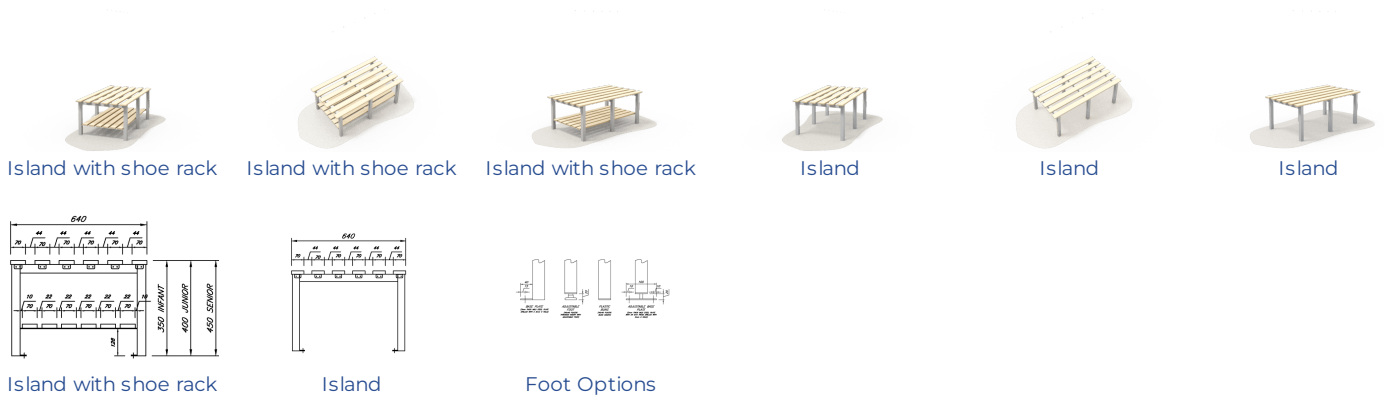

Double Island cloakroom bench

Kinetic double island benching are an ideal seating solution with the additional benefit of shoe storage.

The bench is free standing allowing it to be positioned and fixed in place to the floor.

The collection is available in a range of colours, sizes and materials.

Island with shoe rack

Island with shoe rack

Island with shoe rack

Island

Island

Island

Island with shoe rack

Island

Foot Options

Dimensions

Length	600 - 1200mm
Depth	640mm
Seat Height	350, 400, 450mm
Overall Height	1150, 1350, 1650mm
Bespoke sizes available	

Colour Range

Slats - Ash Hardwood

Slats - Trespa Toplab® Base