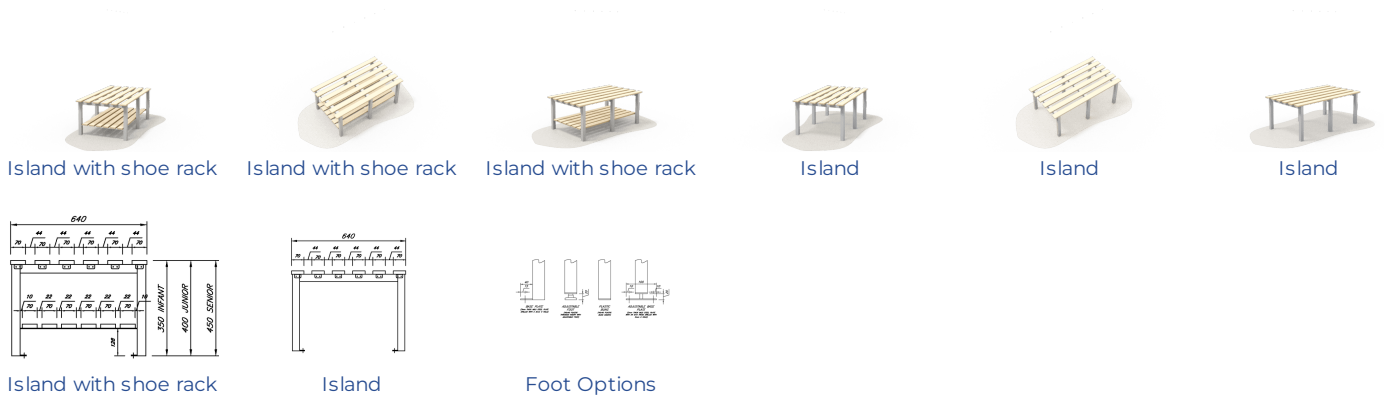

## Double Island cloakroom bench

Kinetic double island benching are an ideal seating solution with the additional benefit of shoe storage.

The bench is free standing allowing it to be positioned and fixed in place to the floor.

The collection is available in a range of colours, sizes and materials.

Island with shoe rack

Island with shoe rack

Island with shoe rack

Island

Island

Island

Island with shoe rack

## Dimensions

Length	600 - 1200mm
Depth	640mm
Seat Height	350, 400, 450mm
Overall Height	1150, 1350, 1650mm
Bespoke sizes available	