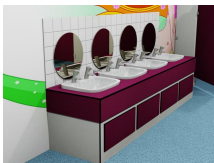

## Vanity unit with Inset Sink Bowl

Kinetic vanity systems are compatible with inset sink bowls. The vanity systems are an aesthetically pleasing addition to any washroom. The collection is available in a range of different colours, sizes and materials.

SGL vanity with inset bowls

SGL vanity with inset bowls

LFMDF vanity with inset bowls

LFMDF vanity with inset bowls

LFMDF vanity with inset bowls

Low level LFMDF vanity