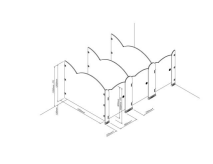

Technical drawing