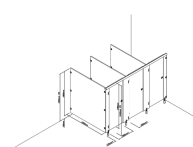

Technical drawing