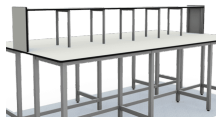

Laboratory Reagent Shelving

Kinetic Laboratory Shelving offers the versatility of additional laboratory storage above the laboratory work bench. The range is available in a bespoke choice of sizes and colours.

Laboratory reagent shelf

Laboratory reagent shelf

Laboratory reagent shelf

Colour Range

Laboratory Shelf - Trespa Toplab® Base

Laboratory Shelf - Trespa Toplab® Plus

Steelwork

Colours on this page may not be a true representation.
For accurate colour samples, please contact us.