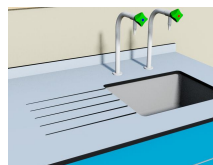

## Underslung Sink Bowls

Kinetic offer a range of underslung epoxy sink bowls that are designed to be easily fitted to all types of worktop. The range is available in a choice of sizes, shapes and colours.

Underslung bowl with fluted drainer on sink unit

Underslung bowl dimensions

Underslung bowl without fluted drainer on sink unit

Underslung bowl with fluted drainer on sink unit

Underslung bowl without fluted drainer on sink unit

Underslung bowl with fluted drainer on sink unit

Underslung bowl without fluted drainer on sink unit

Underslung bowl with fluted drainer on sink unit

Underslung bowl without fluted drainer on sink unit

Underslung bowl mounting detail