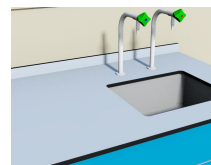

## Underslung Sink Bowls

Kinetic offer a range of underslung epoxy sink bowls that are designed to be easily fitted to all types of worktop. The range is available in a choice of sizes, shapes and colours.

Underslung bowl with fluted drainer on sink unit

Underslung bowl dimensions

Underslung bowl without fluted drainer on sink unit

Underslung bowl with fluted drainer on sink unit

Underslung bowl without fluted drainer on sink unit

Underslung bowl with fluted drainer on sink unit

Underslung bowl without fluted drainer on sink unit

Underslung bowl with fluted drainer on sink unit

Underslung bowl without fluted drainer on sink unit

Underslung bowl mounting detail