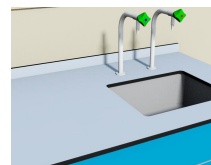

Underslung Sink Bowls

Kinetic offer a range of underslung epoxy sink bowls that are designed to be easily fitted to all types of worktop. The range is available in a choice of sizes, shapes and colours.

Underslung bowl with fluted drainer on sink unit

Underslung bowl dimensions

Underslung bowl without fluted drainer on sink unit

Underslung bowl with fluted drainer on sink unit

Underslung bowl without fluted drainer on sink unit

Underslung bowl with fluted drainer on sink unit

Underslung bowl without fluted drainer on sink unit

Underslung bowl with fluted drainer on sink unit

Underslung bowl without fluted drainer on sink unit

Underslung bowl mounting detail