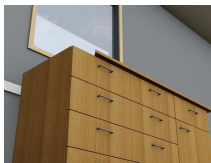

Pedestal

Kinetic Pedestal support system is fixed into position and directly supports the worktop.

The under bench unit stands on a plinth in a fixed position and can vary in length.

The storage spaces can be customised using a combination of drawers, shelves and cupboard spaces.

The Pedestal support system is available in a range of colours.

Pedestal units with Beech laminate worktop

Pedestal units with Beech laminate worktop

Pedestal units with Beech laminate worktop

Pedestal units with Beech laminate worktop

Pedestal units with Beech laminate worktop

Pedestal units with Beech laminate worktop

Pedestal units with Beech laminate worktop

Available On

- Melamine Faced MDF
- Laminate MDF

Colour Range

Carcass - Melamine Faced MDF (MF MDF)