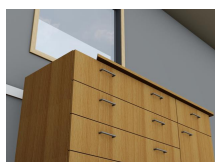

Pedestal

Kinetic Pedestal support system is fixed into position and directly supports the worktop.

The under bench unit stands on a plinth in a fixed position and can vary in length.

The storage spaces can be customised using a combination of drawers, shelves and cupboard spaces.

The Pedestal support system is available in a range of colours.

Pedestal units with Beech laminate worktop

Pedestal units with Beech laminate worktop

Pedestal units with Beech laminate worktop

Pedestal units with Beech laminate worktop

Pedestal units with Beech laminate worktop

Pedestal units with Beech laminate worktop

Pedestal units with Beech laminate worktop

Available On

- Melamine Faced MDF
- Laminate MDF

Colour Range

Carcass - Melamine Faced MDF (MF MDF)