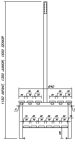

The collection is available in a range of colours, sizes and materials.

Double sided island with coat hooks and shoe rack

Double sided island with coat hooks and shoe rack

Double sided island with coat hooks and shoe rack

Double sided island with coat hooks

Double sided island with coat hooks

Double sided island with coat hooks

Island with coat hook and shoe rack

Island with shoe rack

Island with coat hook

Double sided

Foot Options

Washroom with shoe rack

Dimensions

Length	600 - 1200mm
Depth	640mm
Seat Height	350, 400, 450mm
Overall Height	1150, 1350, 1650mm
Bespoke sizes available	

Colour Range

Slats - Ash Hardwood

Slats - Trespa Toplab® Base