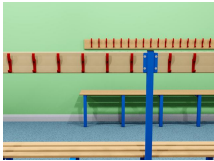

Double Sided cloakroom bench

Kinetic double sided cloakroom benching are an ideal addition for cloakrooms and changing rooms.

The system is free standing allowing them to be positioned and fixed in place to the floor.

Double sided island with coat hooks

Double sided island with coat hooks

Double sided island with coat hooks

Island with coat hook and shoe rack

Island with shoe rack

Island with coat hook

Double sided

Foot Options

Slat details

Washroom no shoe rack

Washroom no shoe rack Shot5

Washroom no shoe rack

Washroom no shoe rack

Washroom with shoe rack

Washroom with shoe rack

Washroom with shoe rack