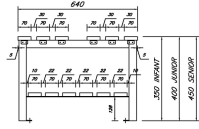

Double sided island with coat hooks

Double sided island with coat hooks

Double sided island with coat hooks

Island with coat hook and shoe rack

Island with shoe rack

Island with coat hook

Double sided

Foot Options

Washroom with shoe rack

Dimensions

Length	600 - 1200mm
Depth	640mm
Seat Height	350, 400, 450mm
Overall Height	1150, 1350, 1650mm
Bespoke sizes available	

Colour Range

Slats - Ash Hardwood

Slats - Trespa Toplab® Base