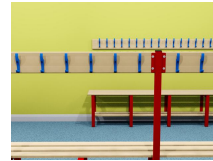

Double Sided cloakroom bench

Kinetic double sided cloakroom benching are an ideal addition for cloakrooms and changing rooms.

The system is free standing allowing them to be positioned and fixed in place to the floor.

Slat details

Washroom no shoe rack

Washroom no shoe rack Shot5

Washroom no shoe rack

Washroom no shoe rack

Washroom with shoe rack

Washroom with shoe rack

Washroom with shoe rack

Washroom with shoe rack

Dimensions

Length	600 - 1200mm
Depth	640mm
Seat Height	350, 400, 450mm
Overall Height	1150, 1350, 1650mm
Bespoke sizes available	

Colour Range

Slats - Ash Hardwood

Slats - Trespa Toplab® Base