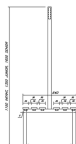

Double sided island with coat hooks

Double sided island with coat hooks

Double sided island with coat hooks

Island with coat hook and shoe rack

Island with shoe rack

Island with coat hook

Double sided

Foot Options

Slat details

Washroom no shoe rack

Washroom no shoe rack Shot5

Washroom no shoe rack

Washroom no shoe rack

Washroom with shoe rack

Washroom with shoe rack

Washroom with shoe rack

Washroom with shoe rack

Dimensions

Length	600 - 1200mm
Depth	640mm
Seat Height	350, 400, 450mm
Overall Height	1150, 1350, 1650mm
Bespoke sizes available	

Colour Range

Slats - Ash Hardwood

Slats - Trespa Toplab® Base