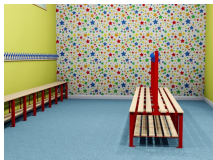

Double Sided cloakroom bench

Kinetic double sided cloakroom benching are an ideal addition for cloakrooms and changing rooms.

The system is free standing allowing them to be positioned and fixed in place to the floor.

Slat details

Washroom no shoe rack

Washroom no shoe rack Shot5

Washroom no shoe rack

Washroom no shoe rack

Washroom with shoe rack

Washroom with shoe rack

Washroom with shoe rack

Washroom with shoe rack

Dimensions

Length	600 - 1200mm
Depth	640mm
Seat Height	350, 400, 450mm
Overall Height	1150, 1350, 1650mm
Bespoke sizes available	

Colour Range

Slats - Ash Hardwood

Slats - Trespa Toplab® Base