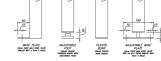

Double sided island with coat hooks

Double sided island with coat hooks

Double sided island with coat hooks

Island with coat hook and shoe rack

Island with shoe rack

Island with coat hook

Double sided

Foot Options

Slat details

Washroom no shoe rack

Washroom no shoe rack Shot5

Washroom no shoe rack

Washroom no shoe rack

Washroom with shoe rack

Washroom with shoe rack

Washroom with shoe rack

Washroom with shoe rack

Dimensions

Length	600 - 1200mm
Depth	640mm
Seat Height	350, 400, 450mm
Overall Height	1150, 1350, 1650mm
Bespoke sizes available	

Colour Range

Slats - Ash Hardwood

Slats - Trespa Toplab® Base