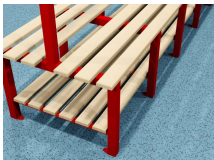

Double Sided cloakroom bench

Kinetic double sided cloakroom benching are an ideal addition for cloakrooms and changing rooms.

The system is free standing allowing them to be positioned and fixed in place to the floor.

Double sided island with coat hooks

Double sided island with coat hooks

Double sided island with coat hooks

Island with coat hook and shoe rack

Island with shoe rack

Island with coat hook

Double sided

Foot Options

Slat details

Washroom no shoe rack

Washroom no shoe rack Shot5

Washroom no shoe rack

Washroom no shoe rack

Washroom with shoe rack

Washroom with shoe rack

Washroom with shoe rack