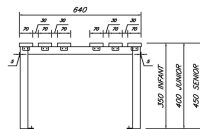

Double sided